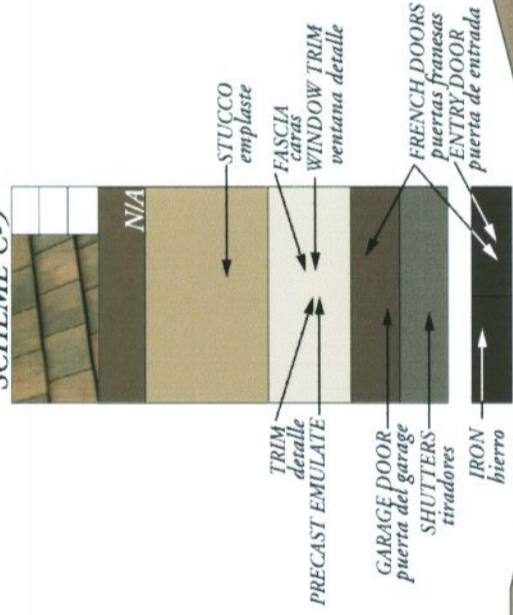

NOTE: SEE COLOR SELECTION DOCUMENT FOR CURRENT MANUFACTURERS AND NUMBERS

**ELEVATION 4C
SCHEME C-9**

CADCOLOR IS A REPRESENTATION OF THE COLOR NUMBER INDICATED. PLEASE ALLOW UP TO A 5% SHIFT FROM ORIGINAL COLORS SPECIFIED. COLORS ARE BEST REPRESENTED UNDER NORMAL OFFICE FLOURESCENT LIGHTING.
 CADcolor™ Colorization process, all displays and information herein exclusive property of Marcie Weatherholt & Assoc. © VA 919552, VA 115655, 1996 thru 2003, all rights reserved.