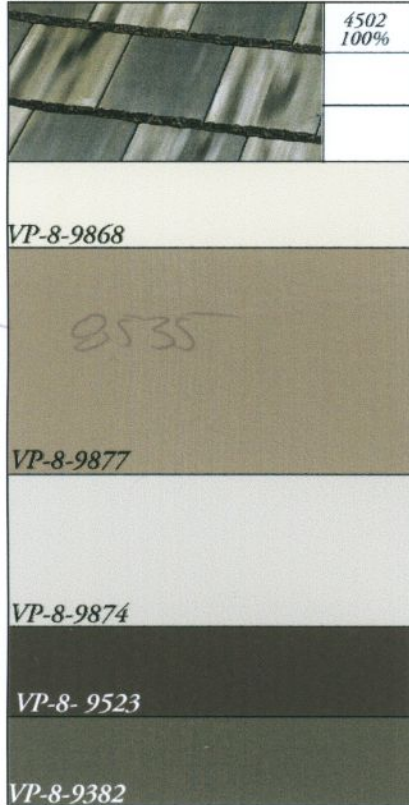

FAMILY DEVELOPMENT
 THE ORCHARD
 EXTERIOR COLOR SELECTIONS
 COLOR SCHEMES FOR "C" FORMAL ITALIAN

C-7

| | |
|-----------|------------|
| IRON | ENTRY DOOR |
| VP-8-4728 | VP-8-4728 |

433 ©

C-8

| | |
|-----------|------------|
| IRON | ENTRY DOOR |
| VP-8-9382 | VP-8-9382 |

478 ©

C-9

| | |
|-----------|------------|
| IRON | ENTRY DOOR |
| VP-8-4728 | VP-8-4728 |

476 ©

to Vista

PLEASE SEE ELEVATIONS FOR COLOR APPLICATION

CADCOLOR IS A REPRESENTATION OF THE COLOR NUMBER INDICATED. PLEASE ALLOW UP TO A 5% SHIFT FROM ORIGINAL COLORS SPECIFIED. COLORS ARE BEST REPRESENTED UNDER NORMAL OFFICE FLOURESCENT LIGHTING.