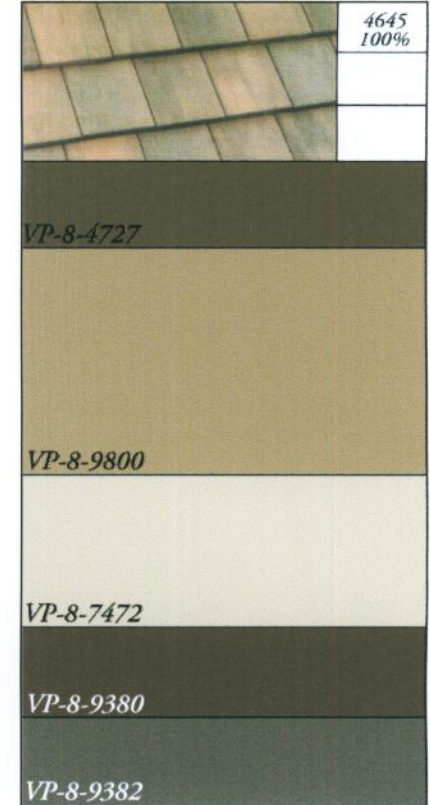

FAMILY DEVELOPMENT
 THE ORCHARD
 EXTERIOR COLOR SELECTIONS
 COLOR SCHEMES FOR "C" FORMAL ITALIAN

C-7

| | |
|-----------|------------|
| IRON | ENTRY DOOR |
| VP-8-4728 | VP-8-4728 |

433 ©

C-8

| | |
|-----------|------------|
| IRON | ENTRY DOOR |
| VP-8-9382 | VP-8-9382 |

478 ©

C-9

| | |
|-----------|------------|
| IRON | ENTRY DOOR |
| VP-8-4728 | VP-8-4728 |

476 ©

to Vista

PLEASE SEE ELEVATIONS FOR COLOR APPLICATION

CADCOLOR IS A REPRESENTATION OF THE COLOR NUMBER INDICATED. PLEASE ALLOW UP TO A 5% SHIFT FROM ORIGINAL COLORS SPECIFIED. COLORS ARE BEST REPRESENTED UNDER NORMAL OFFICE FLOURESCENT LIGHTING.