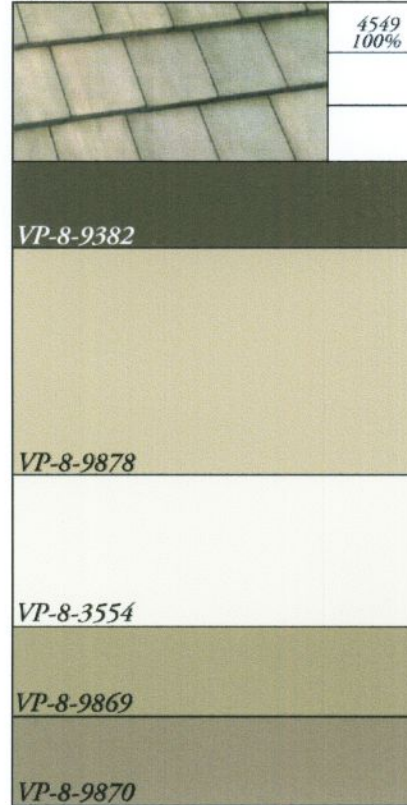

FAMILY DEVELOPMENT
 THE ORCHARD
 EXTERIOR COLOR SELECTIONS
 COLOR SCHEMES FOR "C" FORMAL ITALIAN

C-7

| | |
|-----------|------------|
| IRON | ENTRY DOOR |
| VP-8-4728 | VP-8-4728 |

433 ©

C-8

| | |
|-----------|------------|
| IRON | ENTRY DOOR |
| VP-8-9382 | VP-8-9382 |

478 ©

C-9

| | |
|-----------|------------|
| IRON | ENTRY DOOR |
| VP-8-4728 | VP-8-4728 |

476 ©

to Vista

PLEASE SEE ELEVATIONS FOR COLOR APPLICATION

CADCOLOR IS A REPRESENTATION OF THE COLOR NUMBER INDICATED. PLEASE ALLOW UP TO A 5% SHIFT FROM ORIGINAL COLORS SPECIFIED. COLORS ARE BEST REPRESENTED UNDER NORMAL OFFICE FLOURESCENT LIGHTING.